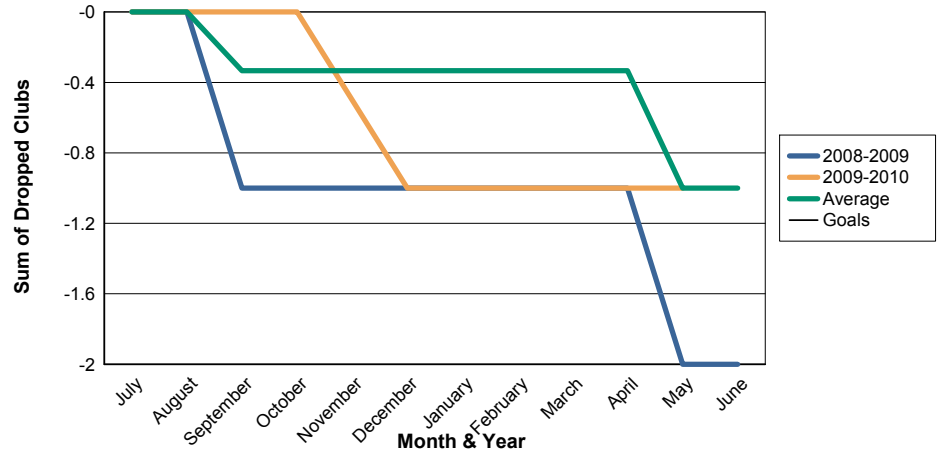

3 Year Comparisons for GMT Constitutional Area 3

By GMT District

As of May 2010

Sum of New Clubs/ Month & Year

For District D 2

Sum of Dropped Clubs/ Month & Year

For District D 2

Sum of Net Clubs/ Month & Year