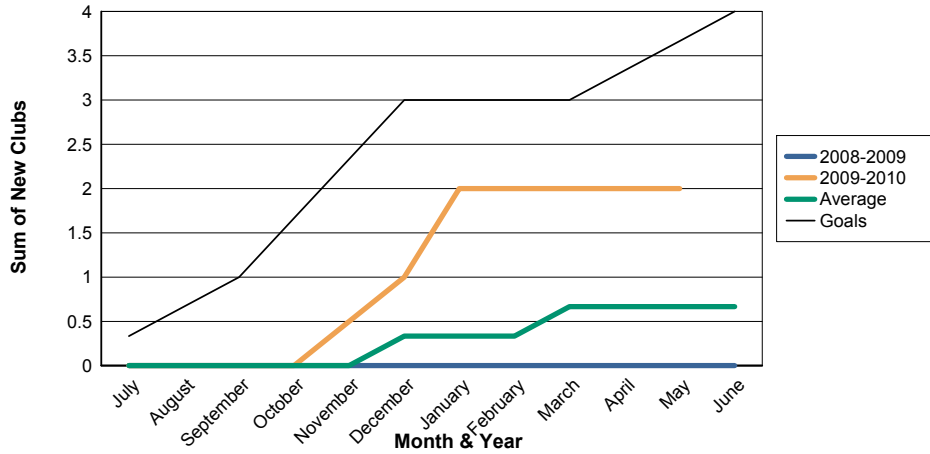

3 Year Comparisons for GMT Constitutional Area 3

By GMT District

As of May 2010

Sum of New Clubs/ Month & Year

For District D 2

Sum of Dropped Clubs/ Month & Year

For District D 2

Sum of Net Clubs/ Month & Year