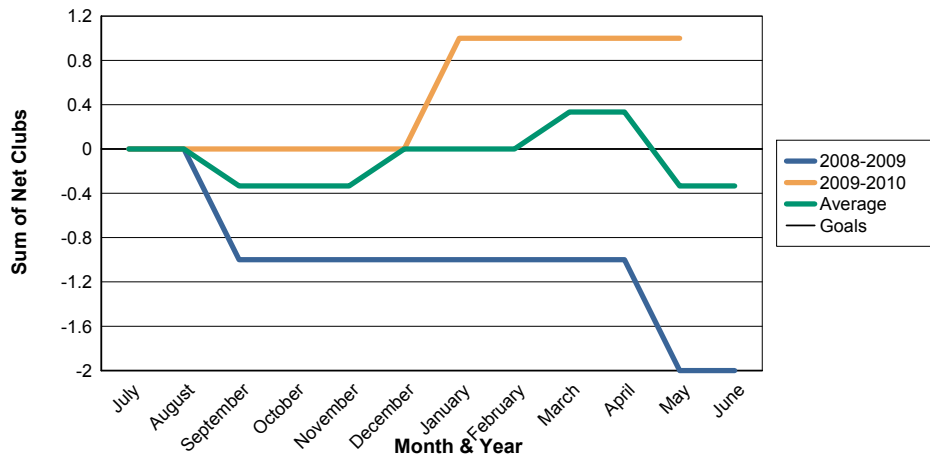

Sum of Net Clubs/ Month & Year

For District D 2