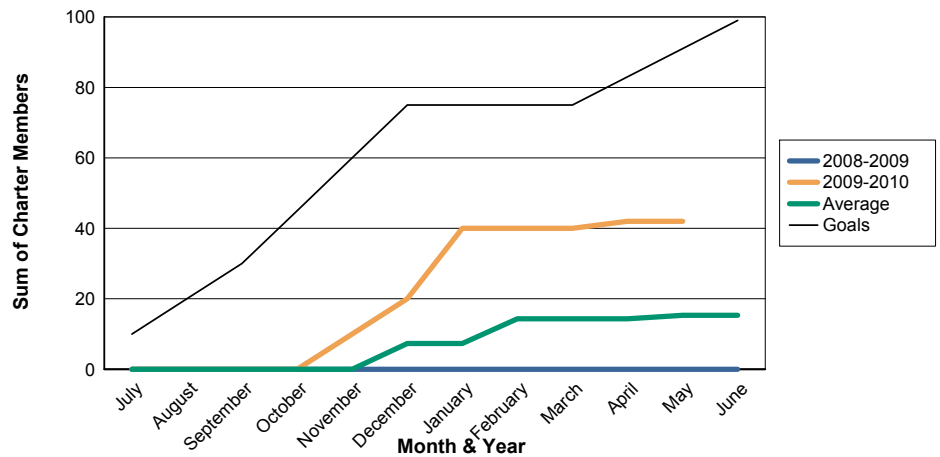

3 Year Comparisons for GMT Constitutional Area 3

By GMT District

As of May 2010

Sum of New Clubs/ Month & Year

For District D 2

Sum of Dropped Clubs/ Month & Year

For District D 2

Sum of Net Clubs/ Month & Year

For District D 2

Sum of Charter Members/ Month & Year

For District D 2

3 Year Comparisons for GMT Constitutional Area 3

By GMT District

As of May 2010

Sum of New Members/ Month & Year

For District D 2