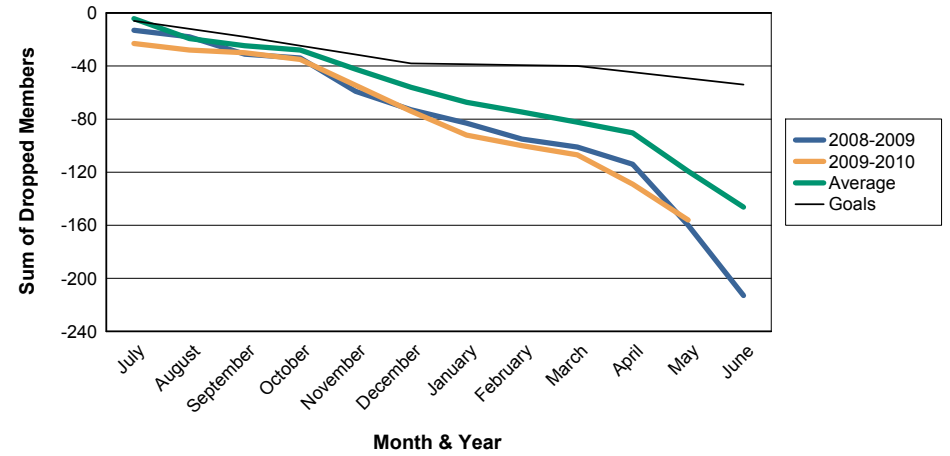

For District D 2

Sum of Charter Members/ Month & Year

For District D 2

3 Year Comparisons for GMT Constitutional Area 3

By GMT District

As of May 2010

Sum of New Members/ Month & Year

For District D 2

Sum of Dropped Members/ Month & Year

For District D 2

Sum of Net Members/ Month & Year

For District D 2