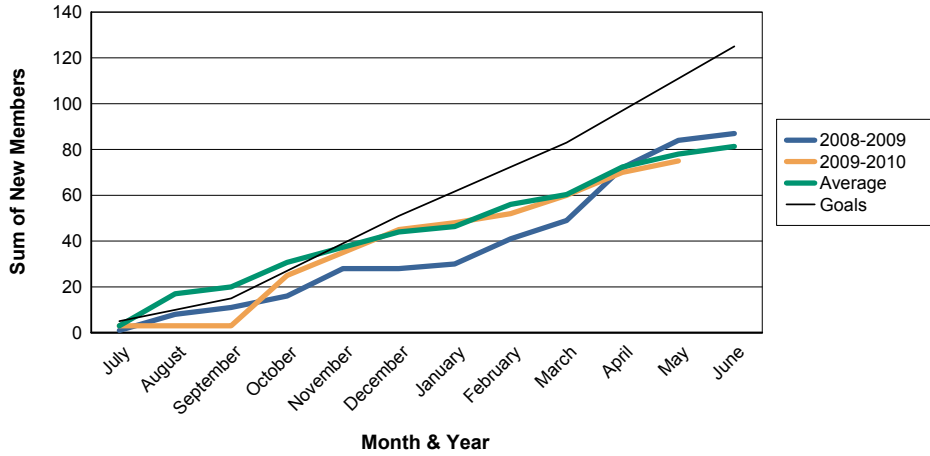

3 Year Comparisons for GMT Constitutional Area 3

By GMT District

As of May 2010

Sum of New Clubs/ Month & Year

For District D 2

Sum of Dropped Clubs/ Month & Year

For District D 2

Sum of Net Clubs/ Month & Year

For District D 2

Sum of Charter Members/ Month & Year

For District D 2

3 Year Comparisons for GMT Constitutional Area 3

By GMT District

As of May 2010

Sum of New Members/ Month & Year

For District D 2

Sum of Dropped Members/ Month & Year

For District D 2

Sum of Net Members/ Month & Year

For District D 2